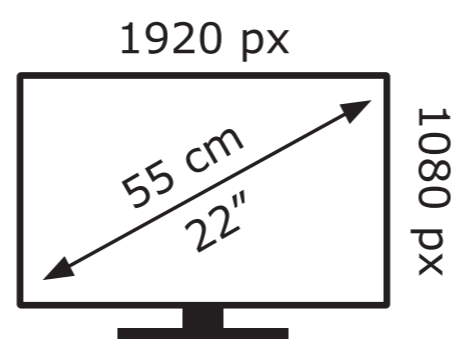

ENERG ⚡

cello

C2224F Traveller/ZF4222 Traveller

15 kWh/1000h

2019/2013