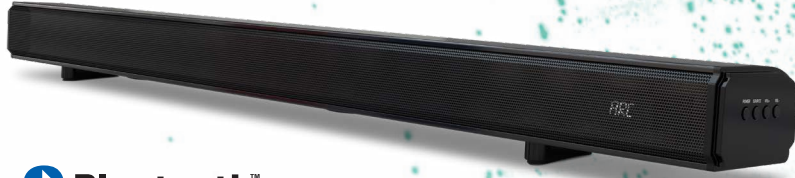

## Soundbar with 80 Watts Output and 2.1 Channel Digital Sound

- Cinematic sound quality for your TV
- 15 watts x 2 + 50W = 80W
- HDMI ARC
- Preset EQ: music/movie /voice/TV/default
- Optical audio cable included
- Bluetooth built-in
- Inputs: HDMI x1, Optical x1 and USB x1
- Remote control with batteries
- Wall mountable
- Dimensions: 920 x 105 x 83mm

	EAN	5060750401286
<b>Specifications</b>	Output power (w)	15W x 2 + 50W = 80W
	Frequency response	20HZ-20KHZ
	Soundbar material	Plastic, metal speaker grill
	Subwoofer	N/A
	Colour	High gloss black
	Impedence (ohm)	8 OHM
	Separation (db)	45db
	THD	10%
	S/N (dB)	45db
	Input sensitivity (mv)	700MV
	Speaker sensitivity (dB)	83db
	Channel	2.1 CH
	Remote control	YES
	Display	LED digital display
<b>Loudspeaker</b>	Speaker size	2" x 4 (L/R channel), 2.5" x 2 (built-in subwoofer)
<b>Connections</b>	Optical	x 1
	USB	x 1
	HDMI	x 1
	RCA	x 2
	AC/DC adapter	DC240V, 1.75A
<b>Buttons</b>	Power	YES
	Volume +	YES
	Volume -	YES
<b>Accessories</b>	User Manual	x 1
	Dowel	x 2
	Screw	x 2
	Power Adaptor	x 1
	Line in (3.5mm) cable	x 1
	3.5mm to RCA Audio Cable	x 1
	AAA size batteries	x 2